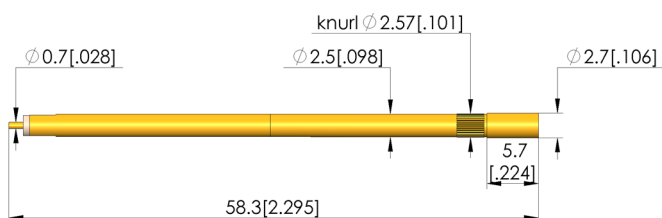

Receptacle

KS-VF3 44 SC26-R

Item KS-VF344SC26-R

GO TO PRODUCT

ingun[®]

Partner for Future Technology

1:1

General data

Product group: Receptacles (KS)
Series: KS-VF3
Sub-series: KS-VF3 screw-in version
Type of receptacle connection: Round posts
Press ring: No
Surface area: Gold
Collar diameter: 2.7 mm [.106 in]
Collar height: 5.7 mm [.224 in]
Knurl: Yes
Vacuum-tight: yes (< 1 ccm / min)
RoHS-compliant: Yes

Mechanical data

Total length: 58.3 mm [2.29 in]
Outer diameter: 2.5 mm [.098 in]

Mounting hole

Mounting hole in CEM1: 2.5 - 2.52 mm [.098 - .099 in]
Mounting hole in FR4: 2.5 - 2.52 mm [.098 - .099 in]

INGUN Prüfmittelbau GmbH