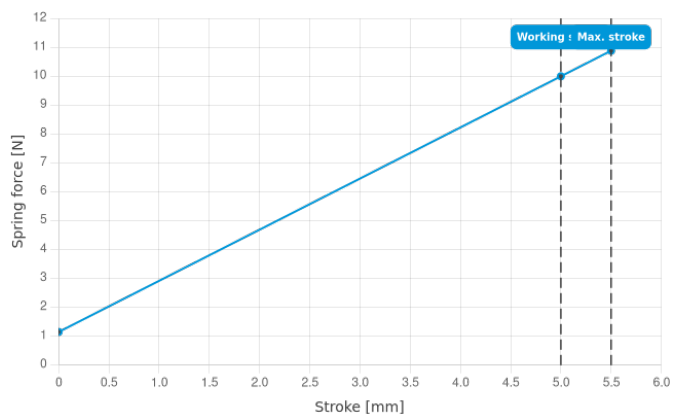

Test Probe VF100-220 190 080 A 100

Item VF100-0015

GO TO PRODUCT

ingun[®]

Partner for Future Technology

INGUN Prüfmittelbau GmbH

Max-Stromeyer-Straße 162
78467, Constance, Germany
Phone +49 7531 8105-0
Customer hotline +49 7531 8105-888
Fax +49 7531 8105-65
info@ingun.com