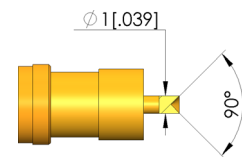

GO TO PRODUCT

Durchgangsprüfung

Zur Überprüfung von möglichen offenen Verbindungen und Kurzschlüssen bei koaxialen Steckverbindern

NEW

- Für die Kabelbaumprüfung

Dipole Probe

DPS-445 203 100 A 6543

Item DPS-445-0001

Outer conductor data

Outer conductor tip style:	43 centring for outer side of connector
Outer conductor tip style diameter:	4 mm [.157 in]
Spring force of entire outer conductor at working stroke:	4.5 N [16.1 ozf]
Outer conductor working stroke:	2 mm [.078 in]
Outer conductor maximum stroke:	2.6 mm [.102 in]
Exchangeable outer conductor:	No
Outer conductor max. current load capacity:	6 A

Inner conductor data

Inner conductor tip style:	03 inverse cone
Inner conductor tip style diameter:	1 mm [.039 in]
Inner conductor tip style material:	2 steel
Inner conductor tip style surface:	A gold
Number of inner conductors:	1
Exchangeable inner conductor:	No
Inner conductor working stroke:	3 mm [.118 in]
Spring force of each inner conductor at working stroke:	2 N [7.19 ozf]
Inner conductor maximum stroke:	3.5 mm [.137 in]
Inner conductor max. current load capacity:	1.6 A

Mechanical data

Total spring force at working stroke:	6.5 N [23.3 ozf]
Total length:	31 mm [1.22 in]
Barrel diameter:	4.3 mm [.169 in]
Installation height without receptacle:	8.2 mm [.322 in]

INGUN Prüfmittelbau GmbH