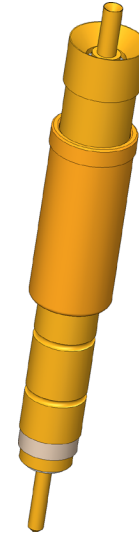

GO TO PRODUCT

Durchgangsprüfung

Zur Überprüfung von möglichen offenen Verbindungen und Kurzschlüssen bei koaxialen Steckverbindern

NEW

- Für die Kabelbaumprüfung

Dipole Probe

DPS-445 203 100 A 6543

Item DPS-445-0001

GO TO PRODUCT

ingun[®]

Partner for Future Technology

General data

Product group:	DPS dipole test probe
Series:	DPS-445
Sub-series:	DPS-445
Grid:	5 mm [196 mil]
DUT / contact:	PCB
Installation type:	Plug-in
Floating mount:	No
Non-rotating:	No
Continuous plunger:	Yes
KS sub-series:	KS-445, press-in version
Min. temperature:	-40 °C [-40 °F]
Max. temperature:	80 °C [176 °F]
RoHS-compliant:	Yes

Outer conductor data

Outer conductor tip style:	43 centring for outer side of connector
Outer conductor tip style diameter:	4 mm [.157 in]
Spring force of entire outer conductor at working stroke:	4.5 N [16.1 ozf]
Outer conductor working stroke:	2 mm [.078 in]
Outer conductor maximum stroke:	2.6 mm [.102 in]
Exchangeable outer conductor:	No
Outer conductor max. current load capacity:	6 A

Inner conductor data

Inner conductor tip style:	03 inverse cone
Inner conductor tip style diameter:	1 mm [.039 in]
Inner conductor tip style material:	2 steel
Inner conductor tip style surface:	A gold
Number of inner conductors:	1
Exchangeable inner conductor:	No
Inner conductor working stroke:	3 mm [.118 in]
Spring force of each inner conductor at working stroke:	2 N [7.19 ozf]
Inner conductor maximum stroke:	3.5 mm [.137 in]
Inner conductor max. current load capacity:	1.6 A