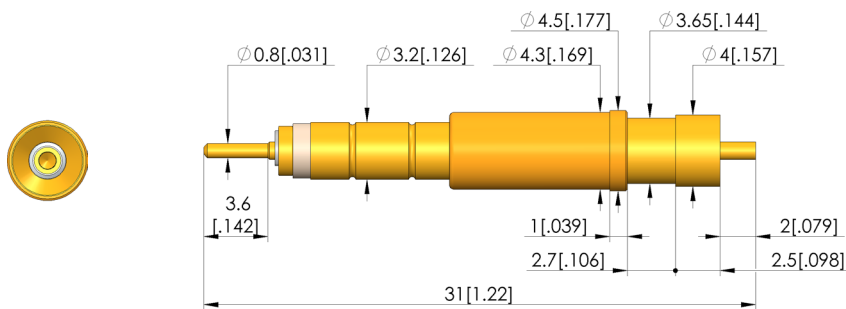

GO TO PRODUCT

Durchgangsprüfung

Zur Überprüfung von möglichen offenen Verbindungen und Kurzschlüssen bei koaxialen Steckverbindern

NEW

- Für die Kabelbaumprüfung

Dipole Probe

DPS-445 203 100 A 6543

Item DPS-445-0001

Outer conductor data

Outer conductor tip style:	43 centring for outer side of connector
Outer conductor tip style diameter:	4 mm [.157 in]
Spring force of entire outer conductor at working stroke:	4.5 N [16.1 ozf]
Outer conductor working stroke:	2 mm [.078 in]
Outer conductor maximum stroke:	2.6 mm [.102 in]
Exchangeable outer conductor:	No
Outer conductor max. current load capacity:	6 A

Inner conductor data

Inner conductor tip style:	03 inverse cone
Inner conductor tip style diameter:	1 mm [.039 in]
Inner conductor tip style material:	2 steel
Inner conductor tip style surface:	A gold
Number of inner conductors:	1
Exchangeable inner conductor:	No
Inner conductor working stroke:	3 mm [.118 in]
Spring force of each inner conductor at working stroke:	2 N [7.19 ozf]
Inner conductor maximum stroke:	3.5 mm [.137 in]
Inner conductor max. current load capacity:	1.6 A

Mechanical data

Total spring force at working stroke:	6.5 N [23.3 ozf]
Total length:	31 mm [1.22 in]
Barrel diameter:	4.3 mm [.169 in]
Installation height without receptacle:	8.2 mm [.322 in]

INGUN Prüfmittelbau GmbH