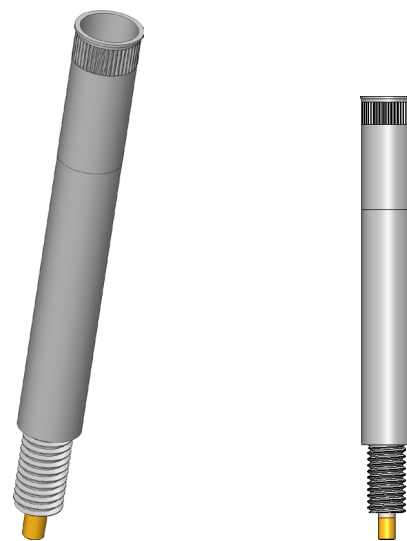

Receptacle

KS-624 M5 M5-RF

Item KS-624M5M5-RF

GO TO PRODUCT

ingun[®]

Partner for Future Technology

1:1

General data

Product group:
Series:
Sub-series:
Type of receptacle connection:
Press ring:
Surface area:
Collar diameter:
Collar height:
Knurl:
Vacuum-tight:
RoHS-compliant:

Receptacles (KS)
KS-624
KS-624 M screw-in version
Plug / open
No
Silver
6.9 mm [.271 in]
0.3 mm [.011 in]
Yes
yes (< 1 ccm / min)
Yes

Mechanical data

Total length: 58.55 mm [2.3 in]
Outer diameter: 6.5 mm [.255 in]

Mounting hole

Mounting hole in CEM1: 6.5 - 6.52 mm [.255 - .256 in]
Mounting hole in FR4: 6.5 - 6.52 mm [.255 - .256 in]

INGUN Prüfmittelbau GmbH