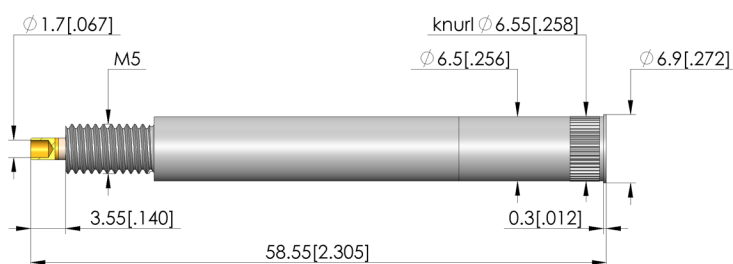

Receptacle

KS-624 M5 M5-RF

Item KS-624M5M5-RF

GO TO PRODUCT

ingun[®]

Partner for Future Technology

1:1

General data

Product group:
Series:
Sub-series:
Type of receptacle connection:
Press ring:
Surface area:
Collar diameter:
Collar height:
Knurl:
Vacuum-tight:
RoHS-compliant:

Receptacles (KS)
KS-624
KS-624 M screw-in version
Plug / open
No
Silver
6.9 mm [.271 in]
0.3 mm [.011 in]
Yes
yes (< 1 ccm / min)
Yes

Mechanical data

Total length: 58.55 mm [2.3 in]
Outer diameter: 6.5 mm [.255 in]

Mounting hole

Mounting hole in CEM1: 6.5 - 6.52 mm [.255 - .256 in]
Mounting hole in FR4: 6.5 - 6.52 mm [.255 - .256 in]

INGUN Prüfmittelbau GmbH