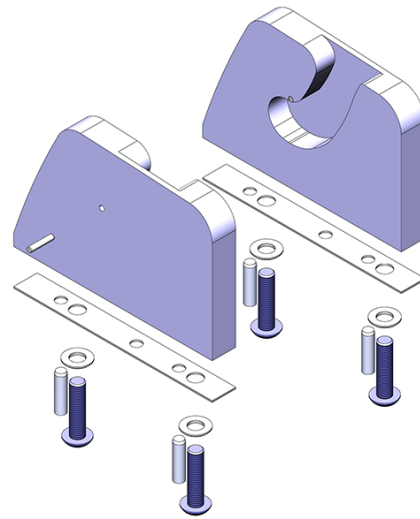

Spare part kit, front bearing

ETK-LBV-MA2xxx

Item 41190

GO TO PRODUCT

ingun[®]

Partner for Future Technology

- Available for each component as kit or individual part including assembly drawing for easy replacement and safe installation
- Quick, easy maintenance
- Easy replacement by operators on site

General data

Product group:
Series:
Type:
Version:
Accessory type:
Scope of delivery:

Spare part kits
ETK-MAxxxx
Set
MA 2xxx
Spare parts
Unassembled

Compatible with

Exchangeable kits version:
Manual test fixtures (MA):