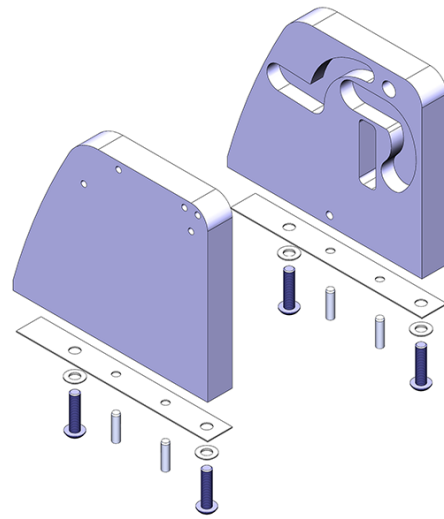

Spare part kit, rear bear bl

ETK-LBH-MA2x09/11/12

Item 54767

GO TO PRODUCT

ingun[®]

Partner for Future Technology

- Available for each component as kit or individual part including assembly drawing for easy replacement and safe installation
- Quick, easy maintenance
- Easy replacement by operators on site

General data

Product group:
Series:
Type:
Version:
Accessory type:
Scope of delivery:

Spare part kits
ETK-MAxxxx
Set
MA 2x09/11/12
Spare parts
Unassembled

Compatible with

Exchangeable kits version:

No limitations