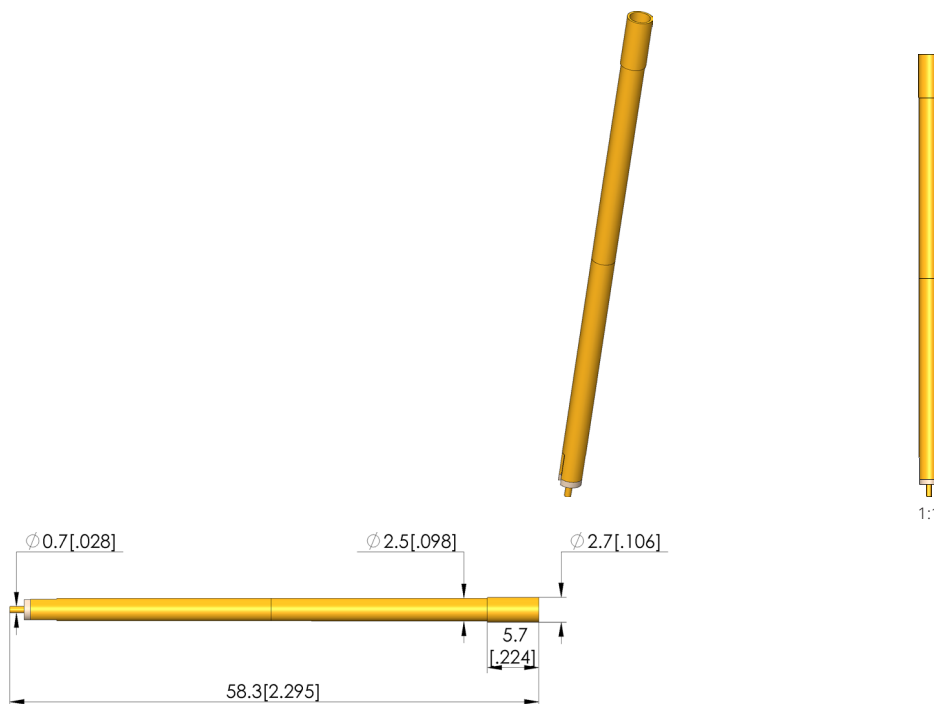

Receptacle

KS-VF3 44 SC26

Item KS-VF344SC26

GO TO PRODUCT

ingun®

Partner for Future Technology

NEW

General data

Product group: Receptacles (KS)
Series: KS-VF3
Sub-series: KS-VF3 screw-in version
Type of receptacle connection: Round posts
Press ring: No
Surface area: Gold
Collar diameter: 2.7 mm [.106 in]
Collar height: 5.7 mm [.224 in]
Knurl: No
Vacuum-tight: yes (< 1 ccm / min)
RoHS-compliant: Yes

Mechanical data

Total length: 58.3 mm [2.29 in]
Outer diameter: 2.5 mm [.098 in]

Mounting hole

Mounting hole in CEM1: 2.5 mm [.098 in]
Mounting hole in FR4: 2.5 mm [.098 in]

INGUN Prüfmittelbau GmbH

Max-Stromeyer-Straße 162
78467, Constance, Germany
Phone +49 7531 8105-0
Customer hotline +49 7531 8105-888
Fax +49 7531 8105-65
info@ingun.com