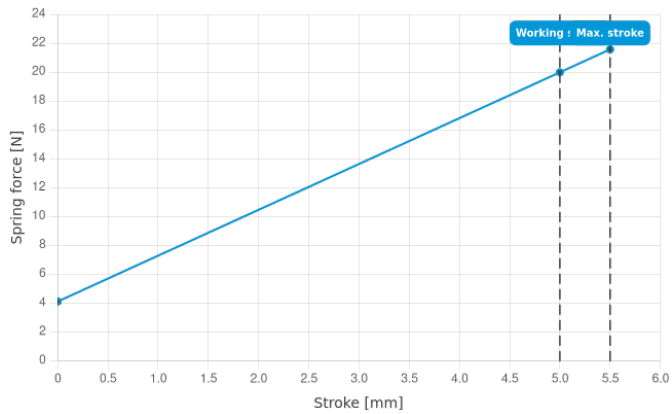

Test Probe VF4-203 400 A 20

Item VF4-0051

ingun[®]

Partner for Future Technology

INGUN Prüfmittelbau GmbH

Max-Stromeyer-Straße 162
78467, Constance, Germany
Phone +49 7531 8105-0
Customer hotline +49 7531 8105-888
Fax +49 7531 8105-65
info@ingun.com