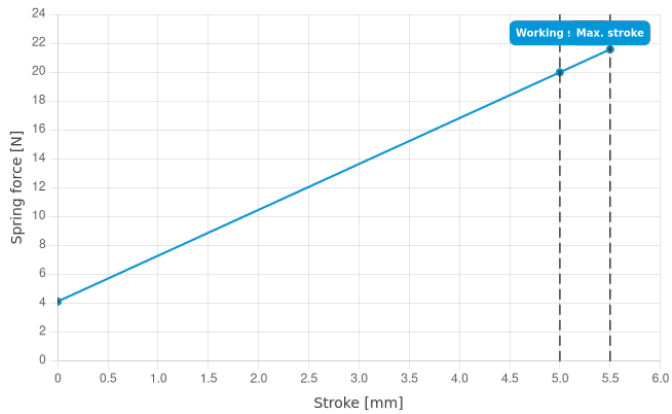

Test Probe VF4-202 230 A 20

Item VF4-0021

GO TO PRODUCT

ingun®

Partner for Future Technology

INGUN Prüfmittelbau GmbH

Max-Stromeyer-Straße 162
78467, Constance, Germany
Phone +49 7531 8105-0
Customer hotline +49 7531 8105-888
Fax +49 7531 8105-65
info@ingun.com

Prices and delivery times on request.
Technical changes reserved. 06/26_GB

Learn more about
Screw-in test probe

ingun.com