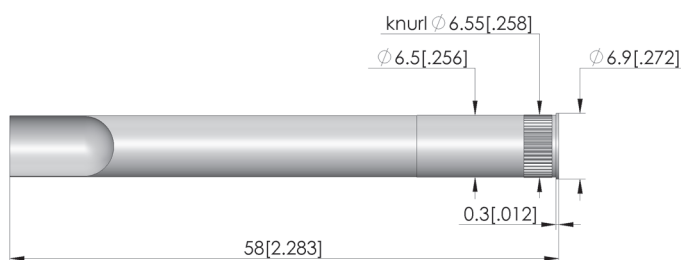

#### General data

Product group:  
 Series:  
 Sub-series:  
 Type of receptacle connection:  
 Press ring:  
 Surface area:  
 Collar diameter:  
 Collar height:  
 Knurl:  
 Vacuum-tight:  
 RoHS-compliant:

#### Mechanical data

Total length:  
 Outer diameter:

58 mm [2.28 in]  
 6.5 mm [.255 in]