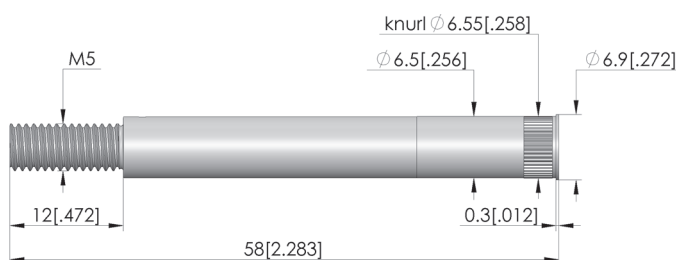

Receptacle

KS-623 M5 M5-R

Item KS-623M5M5-R

GO TO PRODUCT

ingun[®]

Partner for Future Technology

INGUN SELECTION

General data

Product group:
Series:
Sub-series:
Type of receptacle connection:
Surface area:
Collar diameter:
Collar height:
Knurl:
Vacuum-tight:
RoHS-compliant:

Receptacles (KS)
KS-623
KS-623 M screw-in version
Thread (M)
Silver
6.9 mm [.271 in]
0.3 mm [.011 in]
Yes
No
Yes

Mechanical data

Total length: 58 mm [2.28 in]
Outer diameter: 6.5 mm [.255 in]

Mounting hole

Mounting hole in CEM1: 6.5 - 6.52 mm [.255 - .256 in]
Mounting hole in FR4: 6.5 - 6.52 mm [.255 - .256 in]

INGUN Prüfmittelbau GmbH